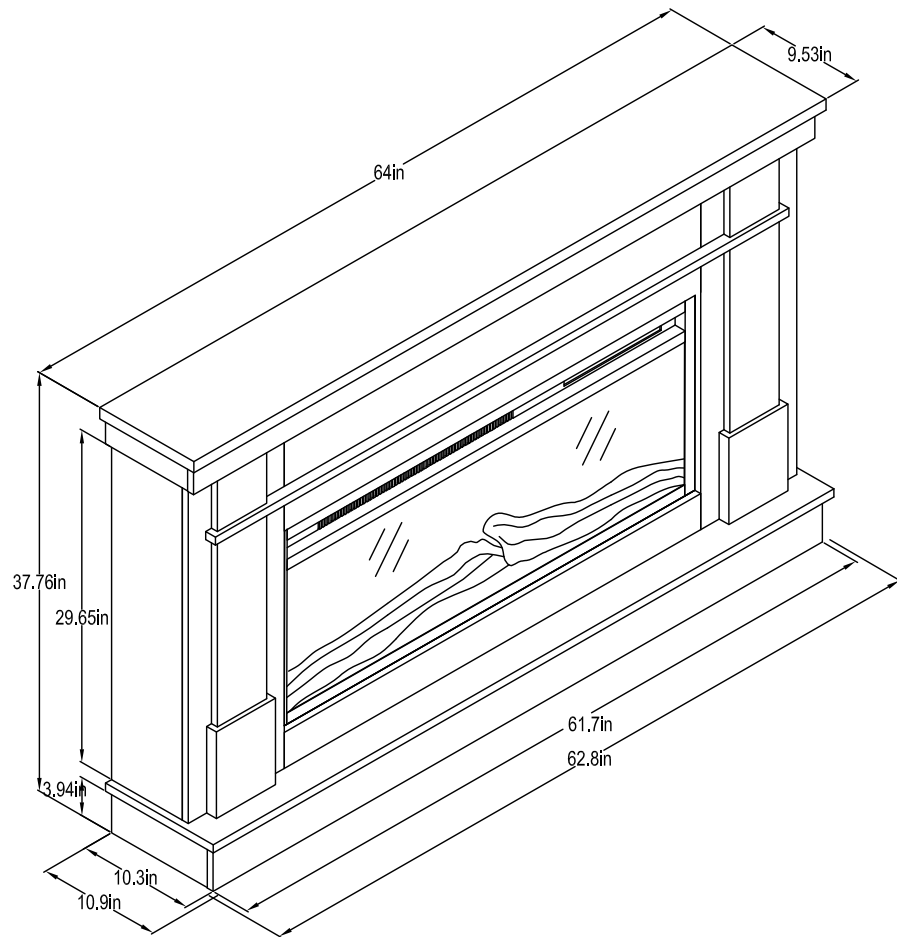

# 6188xxxCOM - Fireplace Console

Wood Breakdown:  
MDF 100%, PB 0%.  
Total storage: 0 cubic feet

Overall Product Size:  
64" W × 10.9" D × 37.76" H  
162.6cm W × 27.7cm D × 95.9cm H

Maximum Weight Capacities  
Unit Weight: 126.5lbs. (57.37kg)