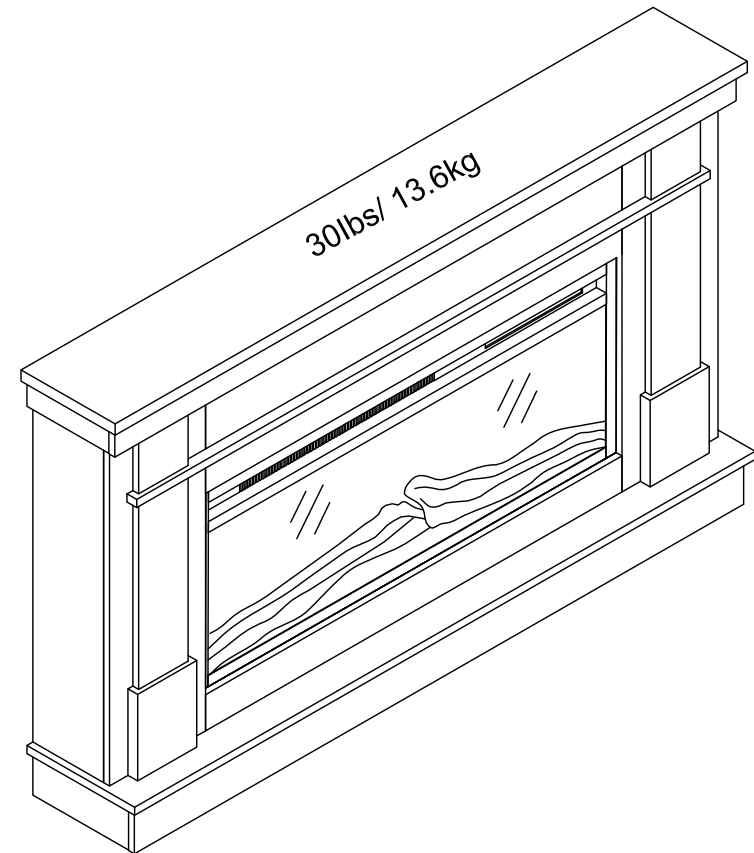

# 6188xxxCOM - Fireplace Console

Wood Breakdown:  
MDF 100%, PB 0%.  
Total storage: 0 cubic feet

Overall Product Size:  
64" W × 10.9" D × 37.76" H  
162.6cm W × 27.7cm D × 95.9cm H

Maximum Weight Capacities  
Unit Weight: 126.5lbs. (57.37kg)